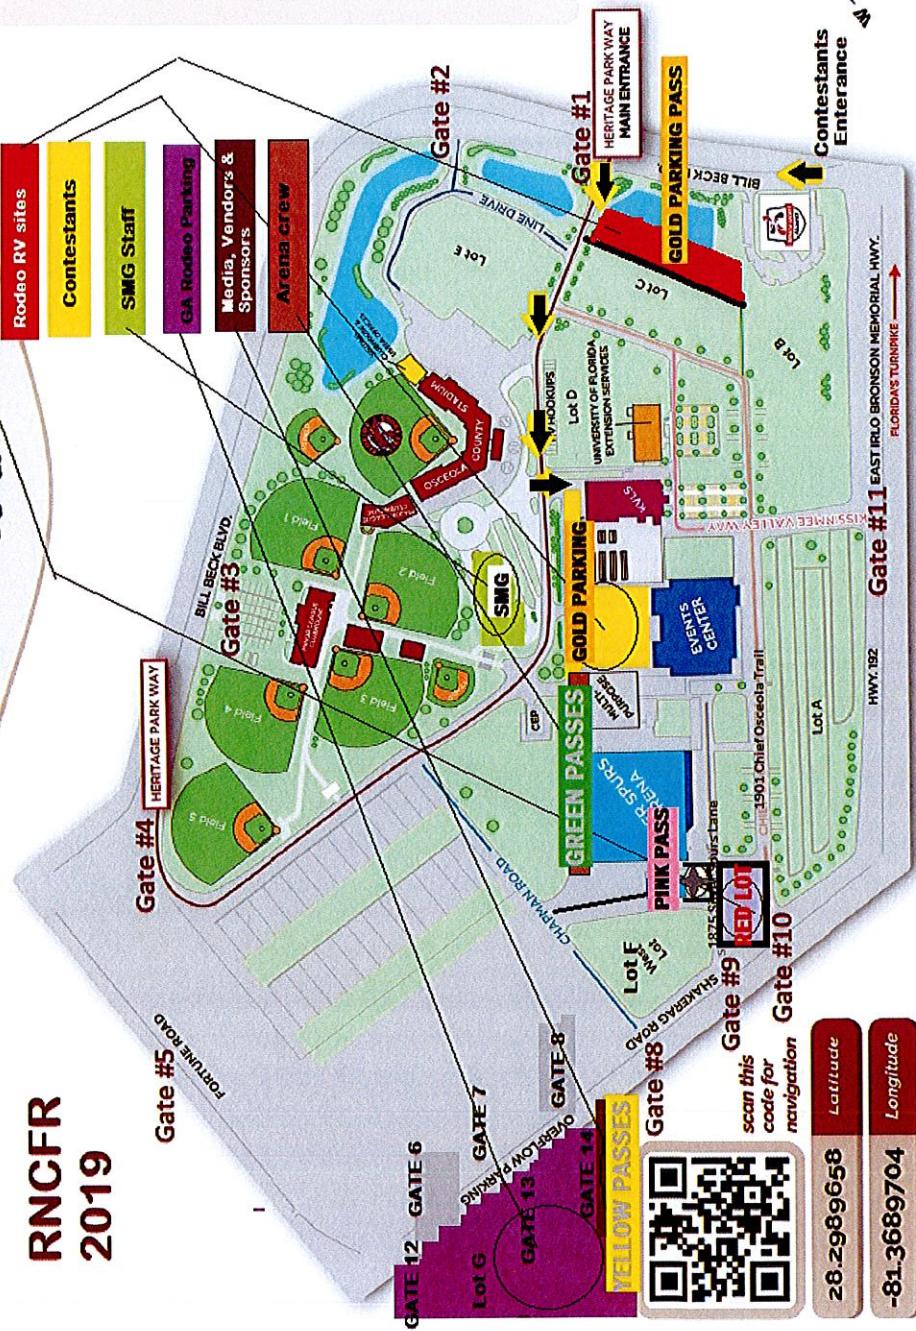

Site Map

RNCFR
2019

Hosp Parking

- VIP & RED LOT Commissioners
- Rodeo RV sites
- Contestants
- SMG Staff
- GA Rodeo Parking
- Media, Vendors & Sponsors
- Arena crew

DIRECTORY

- SILVER SPURS ARENA**
1875 Silver Spur Lane
Kissimmee, Florida 34744
321-697-3333
- EVENTS CENTER**
1901 Chief Osceola Trail
Kissimmee, Florida 34744
321-697-3333
- OSCEOLA COUNTY STADIUM**
631 Heritage Park Way
Kissimmee, Florida 34744
321-697-3201
- EXTENSION SERVICES**
1921 Kissimmee Valley Lane
Kissimmee, Florida 34744
321-697-3000
- KVLS SHOW PAVILION**
1911 Kissimmee Valley Lane
Kissimmee, Florida 34744
321-697-3050

scan this code for navigation

28.2989658	Latitude
-81.3689704	Longitude